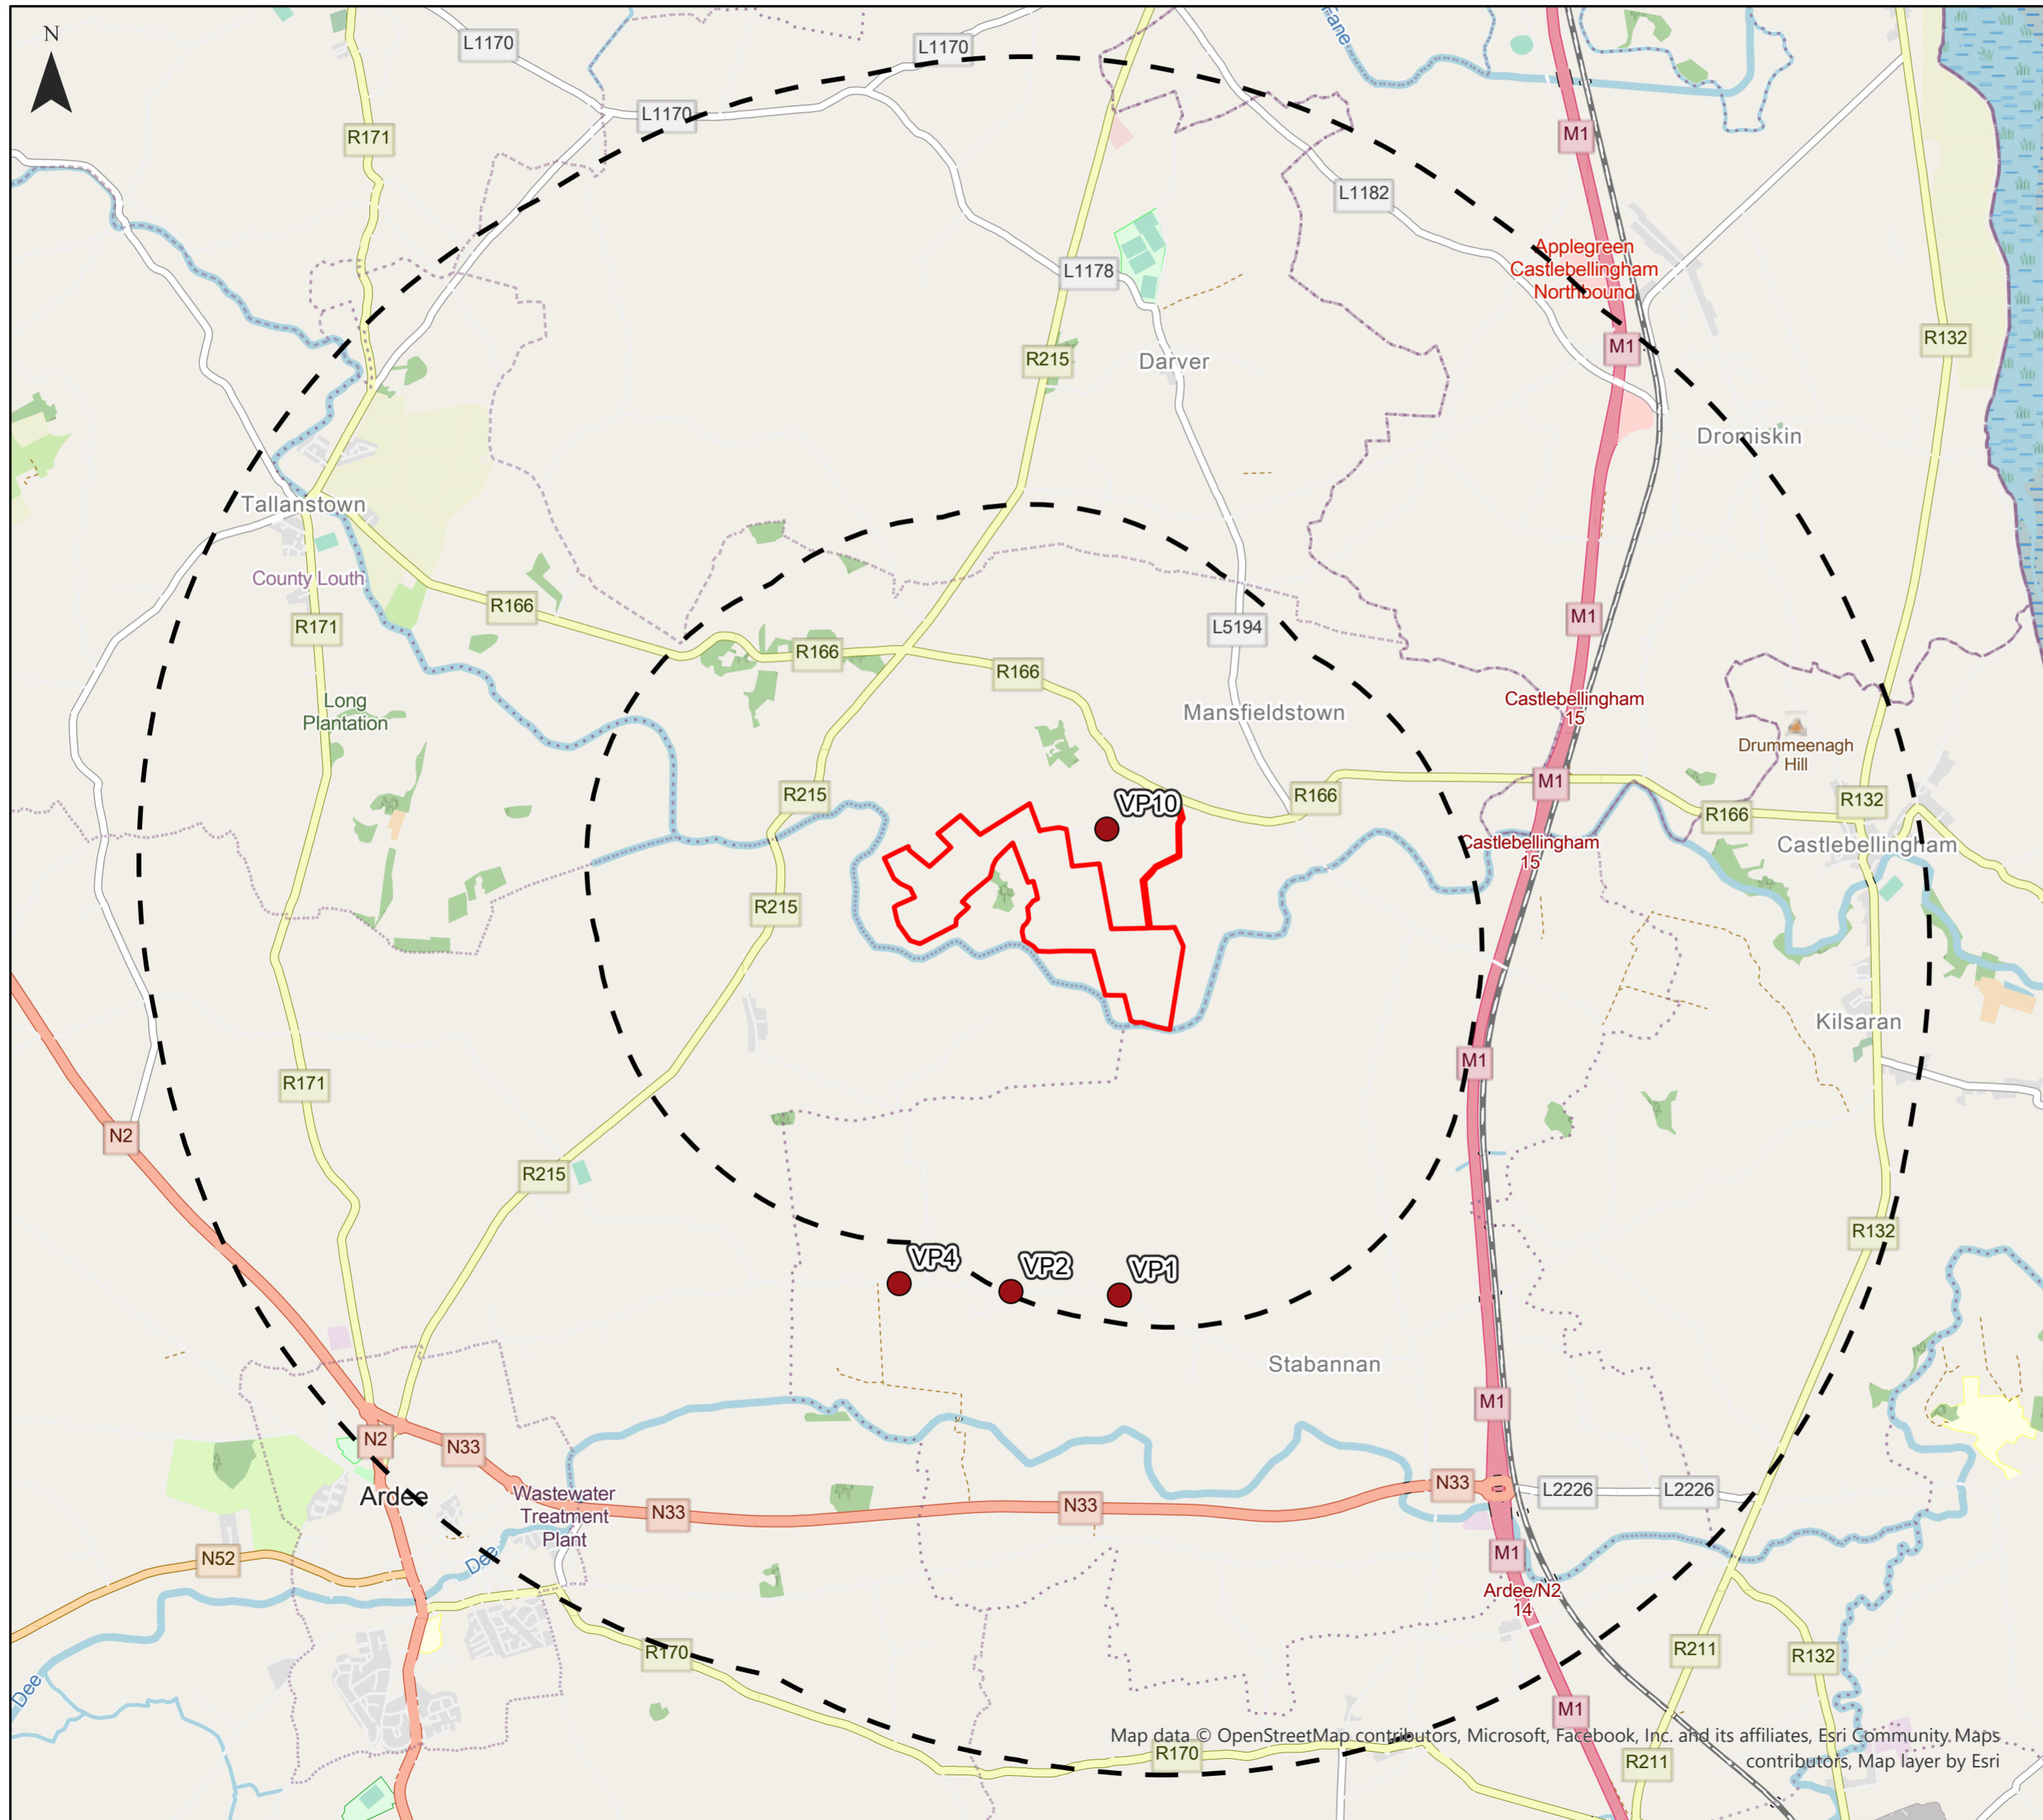

# Viewpoints

Derrycammagh Solar Farm  
Viewpoint Locations  
Figure 1

**Key**

-  Development Boundary
-  2km, 5km Study Area
-  Viewpoint Locations

0 1.25 2.5 5 Kilometers

Map data © OpenStreetMap contributors, Microsoft, Facebook, Inc. and its affiliates, Esri Community Maps contributors, Map layer by Esri

## Viewpoint 1