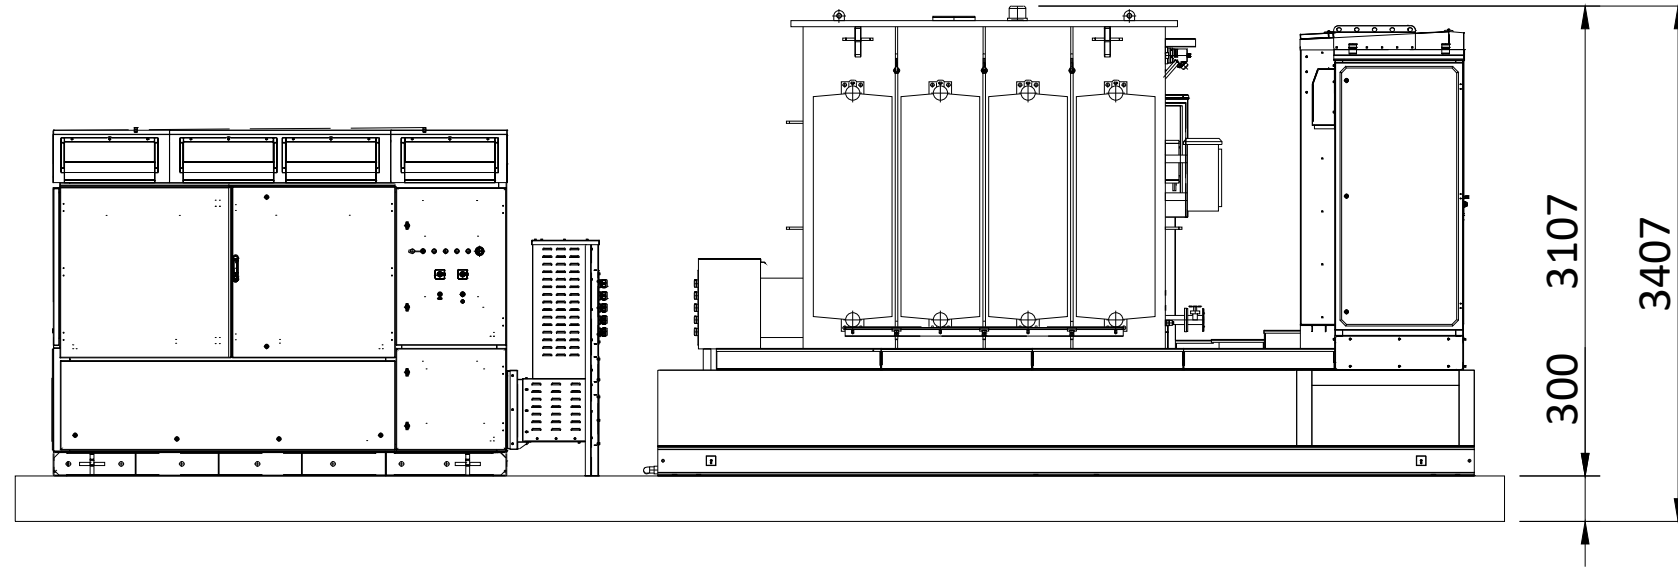

GBR\_EPД\_Single MV Skid\_00

SIDE ELEVATION

PLAN VIEW

METERS

THIS DOCUMENT IS THE PROPERTY OF LIGHTSOURCE RENEWABLE DEVELOPMENT LTD  
IT IS PROHIBITED TO REPRODUCE IT FOR OTHER PURPOSES WITHOUT AUTHORIZATION IN WRITING

UK_EPД_Single MV Skid_00			
DA			06.04.2024
DRAWN	CHECKED	APPROVED	DATE
Paper Size:	Scale:	Sheet:	
A3	1:50	1	
DRAWING NUMBER:		STATUS:	
UK_EPД_SNG		Preliminary	
Lightsource Renewable Development Limited, 7th Floor, 33 Holborn, London, EC1N 2HU General: +44 (0) 333 200 0755 Web: www.lightsourcebp.com info@lightsourcebp.com			

A3 - (420 x 297)mm