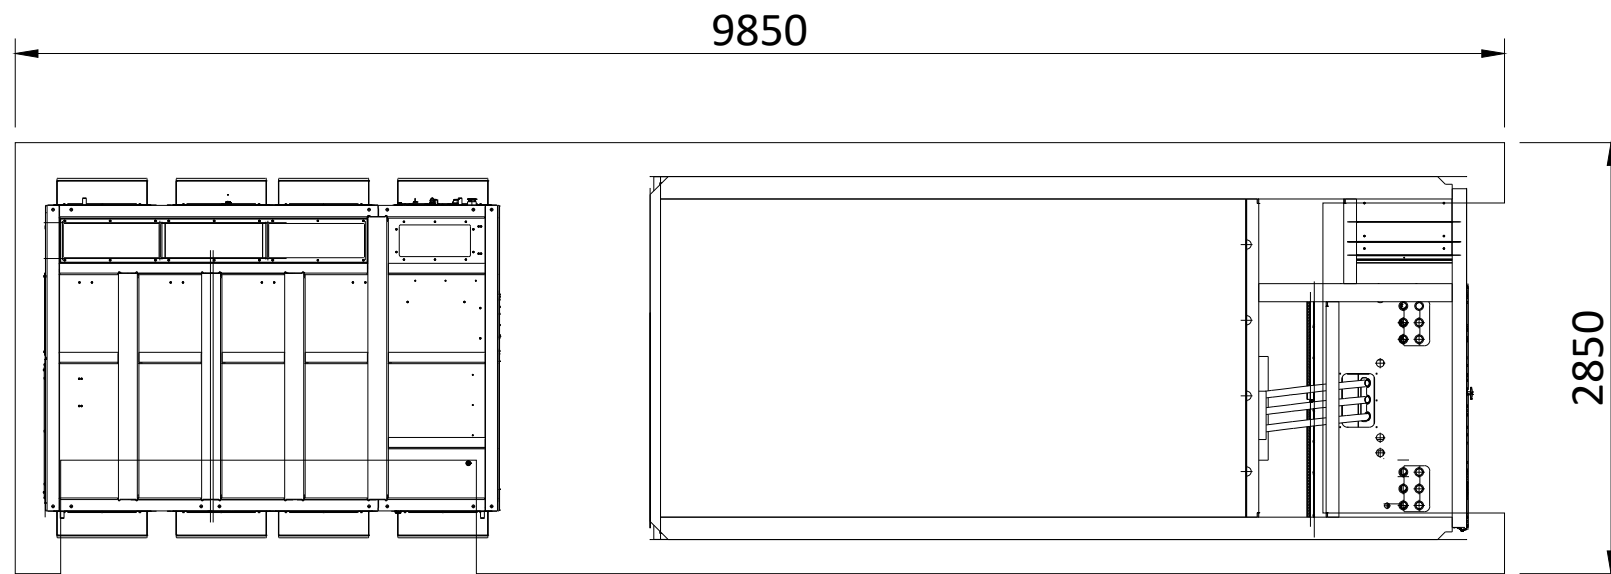

GBR\_EPД\_Single MV Skid\_00

SIDE ELEVATION

PLAN VIEW

METERS

THIS DOCUMENT IS THE PROPERTY OF LIGHTSOURCE RENEWABLE DEVELOPMENT LTD  
IT IS PROHIBITED TO REPRODUCE IT FOR OTHER PURPOSES WITHOUT AUTHORIZATION IN WRITING

UK_EPД_Single MV Skid_00			
DA			06.04.2024
DRAWN	CHECKED	APPROVED	DATE
Paper Size:	Scale:	Sheet:	
A3	1:50	1	
DRAWING NUMBER:		STATUS:	
UK_EPД_SNG		Preliminary	
Lightsource Renewable Development Limited, 7th Floor, 33 Holborn, London, EC1N 2HU General: +44 (0) 333 200 0755 Web: www.lightsourcebp.com info@lightsourcebp.com			

A3 - (420 x 297)mm