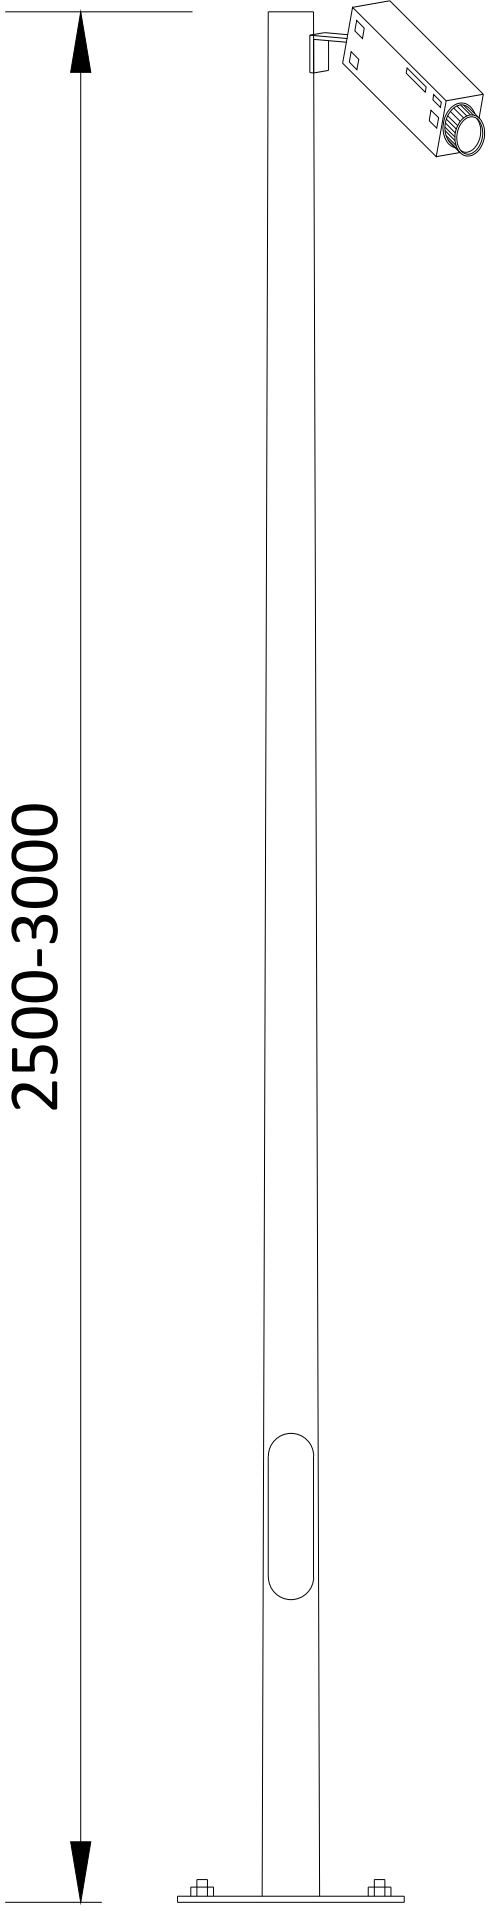

GBR_EPD_PV CCTV_01

A3 - (420 x 297)mm

THIS DOCUMENT IS THE PROPERTY OF LIGHTSOURCE RENEWABLE DEVELOPMENT LTD
IT IS PROHIBITED TO REPRODUCE IT FOR OTHER PURPOSES WITHOUT AUTHORIZATION IN WRITING

GBR_EPD_PV CCTV_01			
DA			Nov. 2023
DRAWN	CHECKED	APPROVED	DATE
Paper Size: A3	Scale: 1:10	Sheet: 1	
DRAWING NUMBER: GBR_EPD_CTV		STATUS: Rev 01	
 			
Lightsource Renewable Development Limited, 7th Floor, 33 Holborn, London, EC1N 2HU General: +44 (0) 333 200 0755 Web: www.lightsourcebp.com info@lightsourcebp.com			