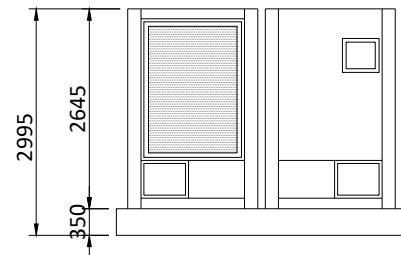

GBR_EPД_BESS Enclosures_00

PLAN VIEW

FRONT ELEVATION

BACK ELEVATION

SIDE ELEVATION

SIDE ELEVATION

A3 - (420 x 297)mm

THIS DOCUMENT IS THE PROPERTY OF LIGHTSOURCE RENEWABLE DEVELOPMENT LTD
IT IS PROHIBITED TO REPRODUCE IT FOR OTHER PURPOSES WITHOUT AUTHORIZATION IN WRITING

UK_EPД_BESS Enclosures_00			
DA			Nov. 2023
DRAWN	CHECKED	APPROVED	DATE
Paper Size: A3	Scale: 1:100	Sheet: 1	
DRAWING NUMBER: UK_EPД_BSS		STATUS: Rev 01	

 Lightsource Renewable Development Limited,
 7th Floor, 33 Holborn, London, EC1N 2HU
 General: +44 (0) 333 200 0755
 Web: www.lightsourcebp.com
 info@lightsourcebp.com