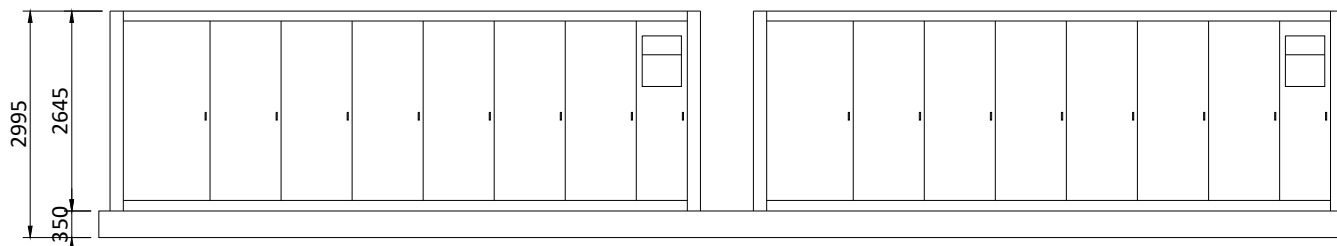

GBR_EPД_BESS Enclosures_00

PLAN VIEW

FRONT ELEVATION

BACK ELEVATION

SIDE ELEVATION

SIDE ELEVATION

A3 - (420 x 297)mm

THIS DOCUMENT IS THE PROPERTY OF LIGHTSOURCE RENEWABLE DEVELOPMENT LTD
IT IS PROHIBITED TO REPRODUCE IT FOR OTHER PURPOSES WITHOUT AUTHORIZATION IN WRITING

UK_EPД_BESS Enclosures_00			
DA			Nov. 2023
DRAWN	CHECKED	APPROVED	DATE
Paper Size: A3	Scale: 1:100	Sheet: 1	
DRAWING NUMBER: UK_EPД_BSS		STATUS: Rev 01	

 Lightsource Renewable Development Limited,
 7th Floor, 33 Holborn, London, EC1N 2HU
 General: +44 (0) 333 200 0755
 Web: www.lightsourcebp.com
 info@lightsourcebp.com