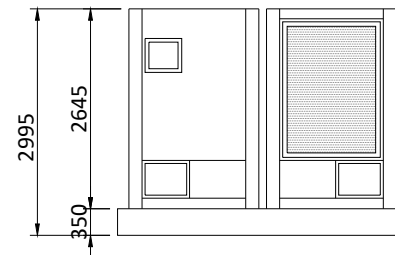

GBR_EPД_BESS Enclosures_00

PLAN VIEW

FRONT ELEVATION

BACK ELEVATION

SIDE ELEVATION

SIDE ELEVATION

A3 - (420 x 297)mm

THIS DOCUMENT IS THE PROPERTY OF LIGHTSOURCE RENEWABLE DEVELOPMENT LTD
IT IS PROHIBITED TO REPRODUCE IT FOR OTHER PURPOSES WITHOUT AUTHORIZATION IN WRITING

UK_EPД_BESS Enclosures_00			
DA			Nov. 2023
DRAWN	CHECKED	APPROVED	DATE
Paper Size: A3	Scale: 1:100	Sheet: 1	
DRAWING NUMBER: UK_EPД_BSS		STATUS: Rev 01	

 Lightsource Renewable Development Limited,
 7th Floor, 33 Holborn, London, EC1N 2HU
 General: +44 (0) 333 200 0755
 Web: www.lightsourcebp.com
 info@lightsourcebp.com