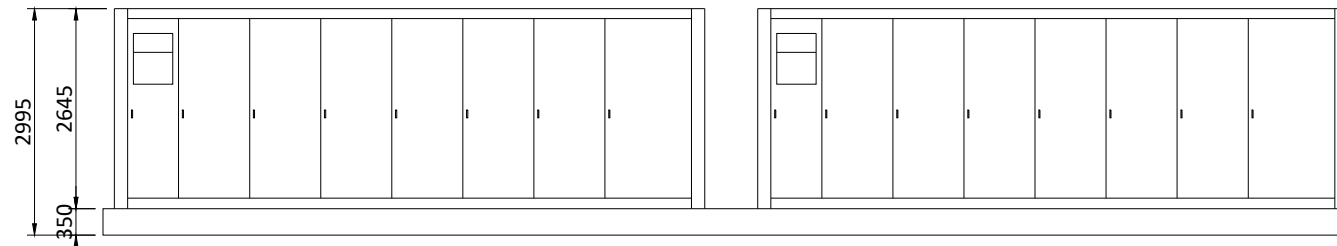

GBR_EPД_BESS Enclosures_00

PLAN VIEW

FRONT ELEVATION

BACK ELEVATION

SIDE ELEVATION

SIDE ELEVATION

A3 - (420 x 297)mm

THIS DOCUMENT IS THE PROPERTY OF LIGHTSOURCE RENEWABLE DEVELOPMENT LTD
IT IS PROHIBITED TO REPRODUCE IT FOR OTHER PURPOSES WITHOUT AUTHORIZATION IN WRITING

UK_EPД_BESS Enclosures_00			
DA			Nov. 2023
DRAWN	CHECKED	APPROVED	DATE
Paper Size: A3	Scale: 1:100	Sheet: 1	
DRAWING NUMBER: UK_EPД_BSS		STATUS: Rev 01	

 Lightsource Renewable Development Limited,
 7th Floor, 33 Holborn, London, EC1N 2HU
 General: +44 (0) 333 200 0755
 Web: www.lightsourcebp.com
 info@lightsourcebp.com