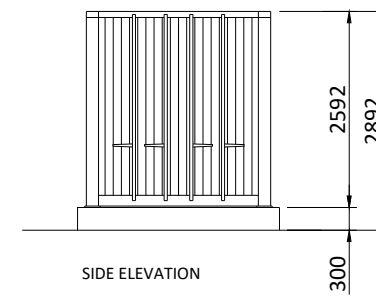

GBR_Pentir BESS_EPD_Backup Generator 40_00

A3 - (420 x 297)mm

THIS DOCUMENT IS THE PROPERTY OF LIGHTSOURCE RENEWABLE DEVELOPMENT LTD
IT IS PROHIBITED TO REPRODUCE IT FOR OTHER PURPOSES WITHOUT AUTHORIZATION IN WRITING