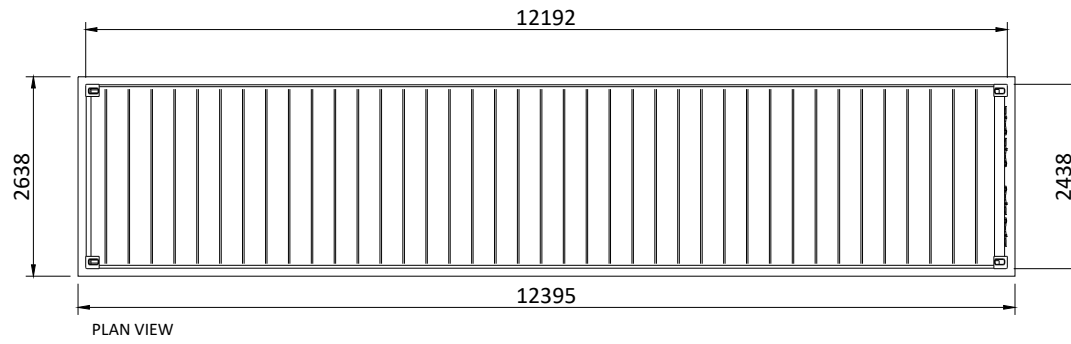

GBR_Pentir BESS_EPD_Backup Generator 40_00

A3 - (420 x 297)mm

THIS DOCUMENT IS THE PROPERTY OF LIGHTSOURCE RENEWABLE DEVELOPMENT LTD
IT IS PROHIBITED TO REPRODUCE IT FOR OTHER PURPOSES WITHOUT AUTHORIZATION IN WRITING

GBR_Pentir BESS_EPD_Backup Generator 40_00			
DA			08.11.2023
DRAWN	CHECKED	APPROVED	DATE
Paper Size: A3	Scale: 1:100	Sheet: 1	
DRAWING NUMBER: GBR_EPD_G40		STATUS: Preliminary	
 			
Lightsource Renewable Development Limited, 7th Floor, 33 Holborn, London, EC1N 2HU General: +44 (0) 333 200 0755 Web: www.lightsourcebp.com info@lightsourcebp.com			