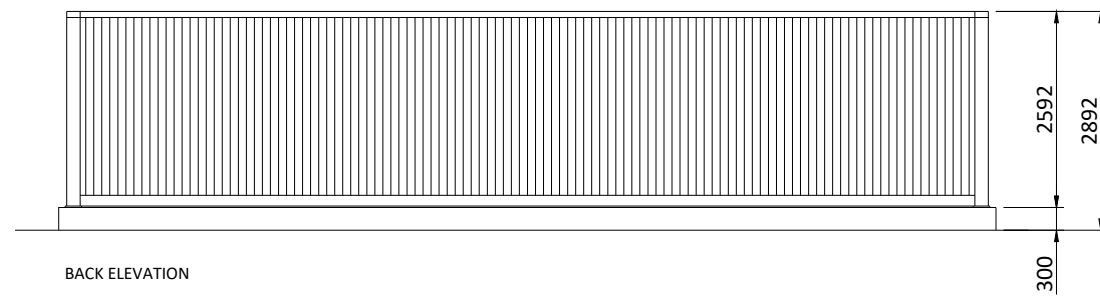

GBR_Pentir BESS_EPD_Backup Generator 40_00

A3 - (420 x 297)mm

THIS DOCUMENT IS THE PROPERTY OF LIGHTSOURCE RENEWABLE DEVELOPMENT LTD
IT IS PROHIBITED TO REPRODUCE IT FOR OTHER PURPOSES WITHOUT AUTHORIZATION IN WRITING

GBR_Pentir BESS_EPD_Backup Generator 40_00			
DA			08.11.2023
DRAWN	CHECKED	APPROVED	DATE
Paper Size: A3	Scale: 1:100	Sheet: 1	
DRAWING NUMBER: GBR_EPD_G40		STATUS: Preliminary	
 			
Lightsource Renewable Development Limited, 7th Floor, 33 Holborn, London, EC1N 2HU General: +44 (0) 333 200 0755 Web: www.lightsourcebp.com info@lightsourcebp.com			