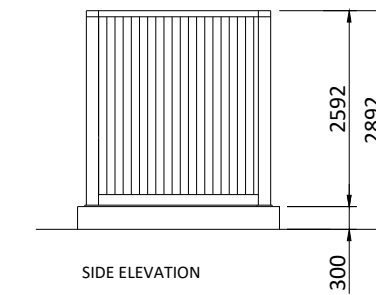

GBR_Pentir BESS_EPD_Backup Generator 40_00

A3 - (420 x 297)mm

THIS DOCUMENT IS THE PROPERTY OF LIGHTSOURCE RENEWABLE DEVELOPMENT LTD
IT IS PROHIBITED TO REPRODUCE IT FOR OTHER PURPOSES WITHOUT AUTHORIZATION IN WRITING