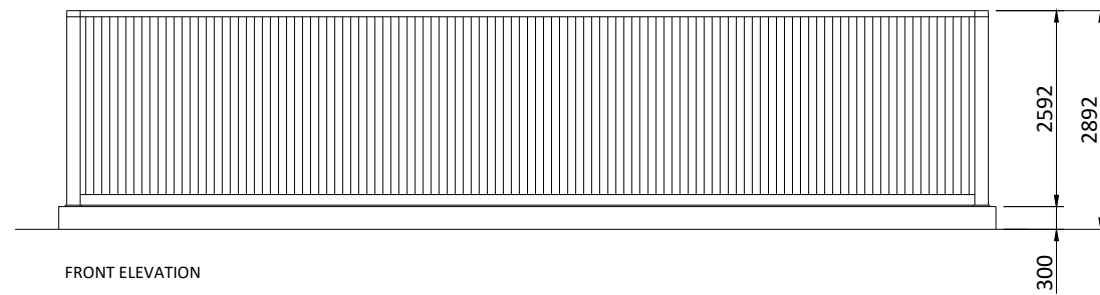

GBR_Pentir BESS_EPD_Backup Generator 40_00

A3 - (420 x 297)mm

THIS DOCUMENT IS THE PROPERTY OF LIGHTSOURCE RENEWABLE DEVELOPMENT LTD
IT IS PROHIBITED TO REPRODUCE IT FOR OTHER PURPOSES WITHOUT AUTHORIZATION IN WRITING

GBR_Pentir BESS_EPD_Backup Generator 40_00			
DA			08.11.2023
DRAWN	CHECKED	APPROVED	DATE
Paper Size: A3	Scale: 1:100	Sheet: 1	
DRAWING NUMBER: GBR_EPD_G40		STATUS: Preliminary	
 			
Lightsource Renewable Development Limited, 7th Floor, 33 Holborn, London, EC1N 2HU General: +44 (0) 333 200 0755 Web: www.lightsourcebp.com info@lightsourcebp.com			