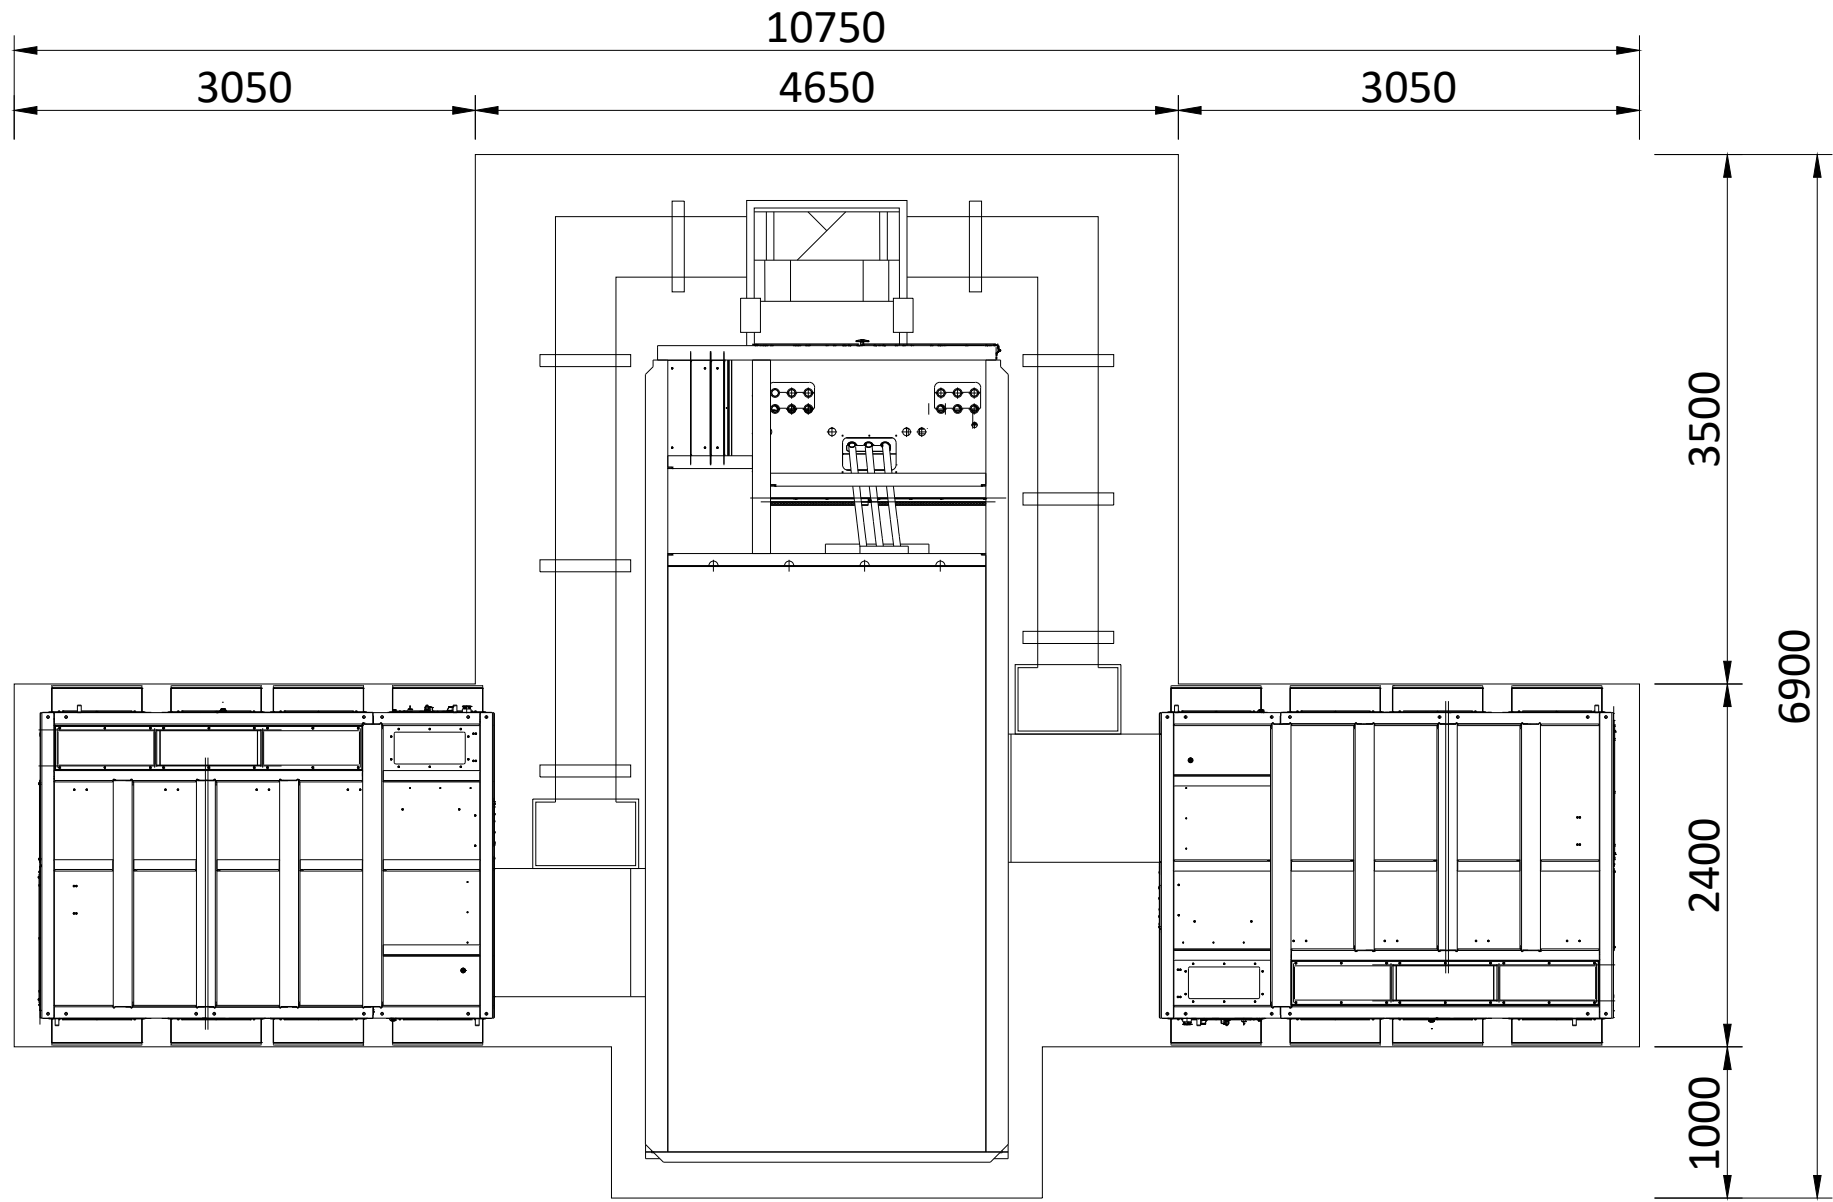

GBR\_EPД\_Twin MV Skid\_00

SIDE ELEVATION

PLAN VIEW

A3 - (420 x 297)mm

THIS DOCUMENT IS THE PROPERTY OF LIGHTSOURCE RENEWABLE DEVELOPMENT LTD  
IT IS PROHIBITED TO REPRODUCE IT FOR OTHER PURPOSES WITHOUT AUTHORIZATION IN WRITING

UK_EPД_Twin MV Skid_00			
DA			Nov. 2023
DRAWN	CHECKED	APPROVED	DATE
Paper Size: A3	Scale: 1:50	Sheet: 1	
DRAWING NUMBER: UK_EPД_TWS		STATUS: Rev 01	

Lightsource Renewable Development Limited,  
 7th Floor, 33 Holborn, London, EC1N 2HU  
 General: +44 (0) 333 200 0755  
 Web: www.lightsourcebp.com  
 info@lightsourcebp.com