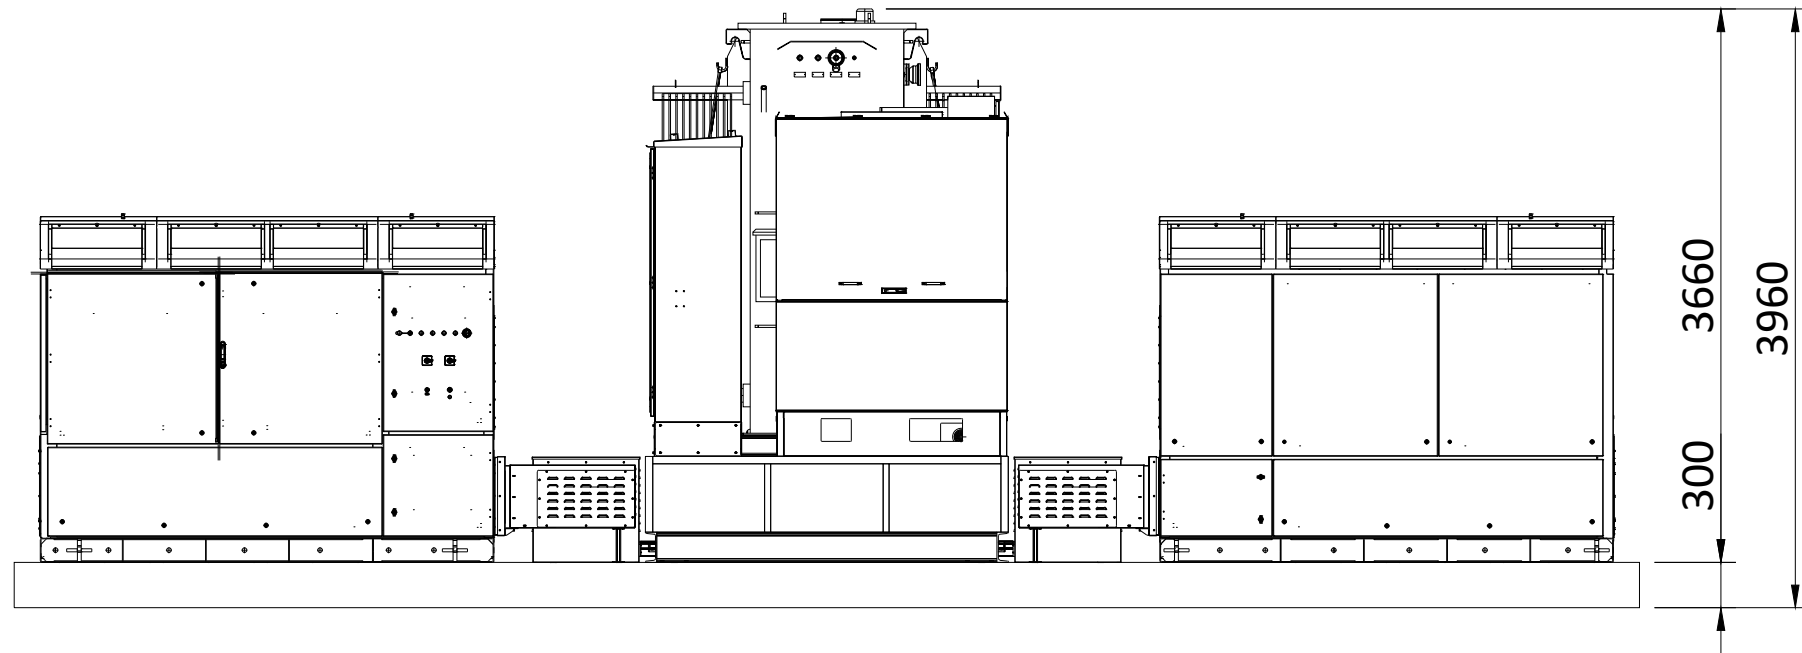

GBR\_EPД\_Twin MV Skid\_00

SIDE ELEVATION

PLAN VIEW

A3 - (420 x 297)mm

THIS DOCUMENT IS THE PROPERTY OF LIGHTSOURCE RENEWABLE DEVELOPMENT LTD  
IT IS PROHIBITED TO REPRODUCE IT FOR OTHER PURPOSES WITHOUT AUTHORIZATION IN WRITING

UK_EPД_Twin MV Skid_00			
DA			Nov. 2023
DRAWN	CHECKED	APPROVED	DATE
Paper Size: A3	Scale: 1:50	Sheet: 1	
DRAWING NUMBER: UK_EPД_TWS		STATUS: Rev 01	

Lightsource Renewable Development Limited,  
 7th Floor, 33 Holborn, London, EC1N 2HU  
 General: +44 (0) 333 200 0755  
 Web: www.lightsourcebp.com  
 info@lightsourcebp.com